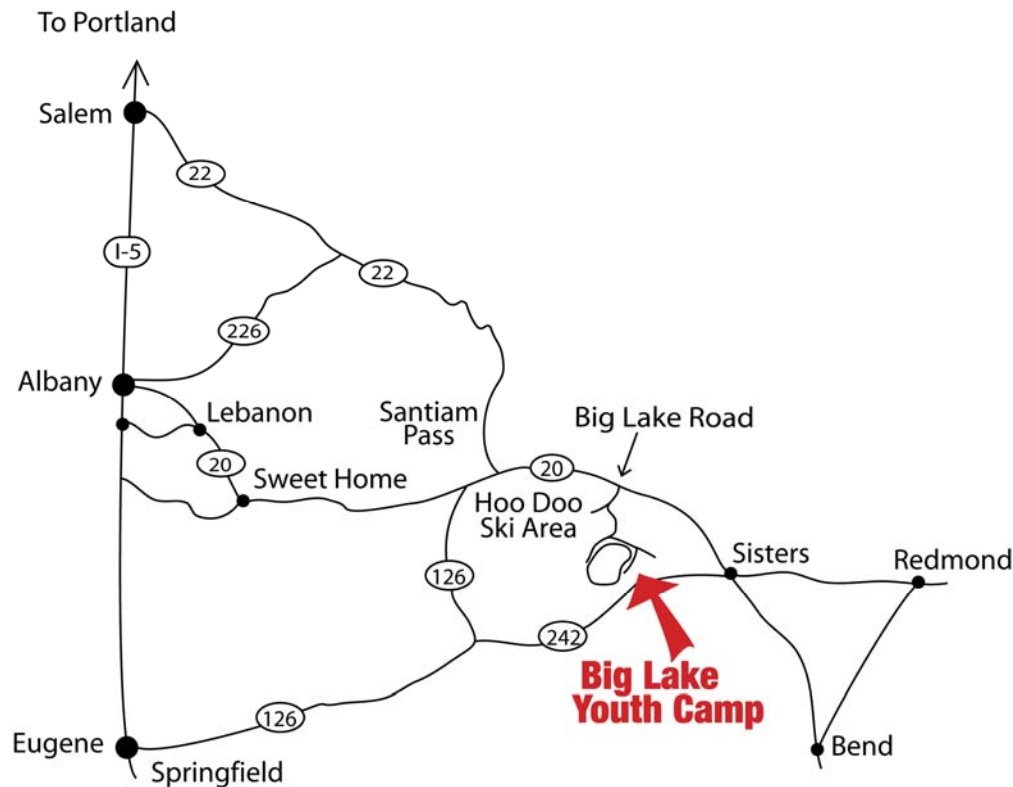

Directions to Big Lake Youth Camp

Big Lake Youth Camp
26435 Big Lake Rd
Sisters, OR 97759

To reach Big Lake Youth Camp turn south off of Highway 20 at the Big Lake/Hoodoo Ski Bowl sign and follow the road signs to the camp located on the eastern shore of Big Lake, about 4 miles from Highway 20.

If you plan on using a GPS, a smart phone, or an online mapping site such as Google Maps, please make your final destination "Hoodoo Ski Area in Sisters, Oregon" and once you arrive at this destination continue to follow signs to Big Lake Youth Camp. If you put "Big Lake Youth Camp" as your final destination, you may not arrive at the correct location!

Check-In and Check-Out at Big Lake Youth Camp

(For campers who are not riding a Big Lake bus)

Youth Campers: Check-In is from 3:00 PM – 4:00 PM
Pick-Up is from 9:00 AM – 9:30 AM

Family Campers: Check-In begins at 4:00 PM, Dinner is at 5:30 PM
Check-Out is at 12:00 PM